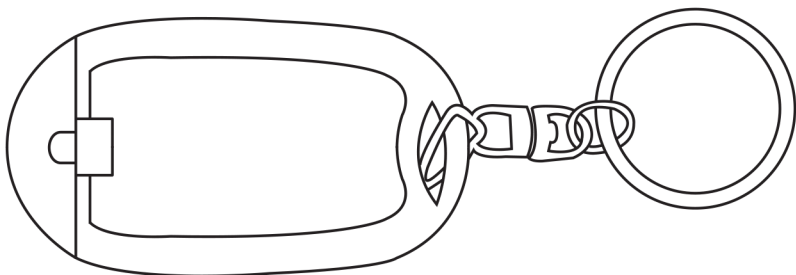

GSP-1063

size:61*34mm

Imprint size: 5/8"H x 1-1/8"W