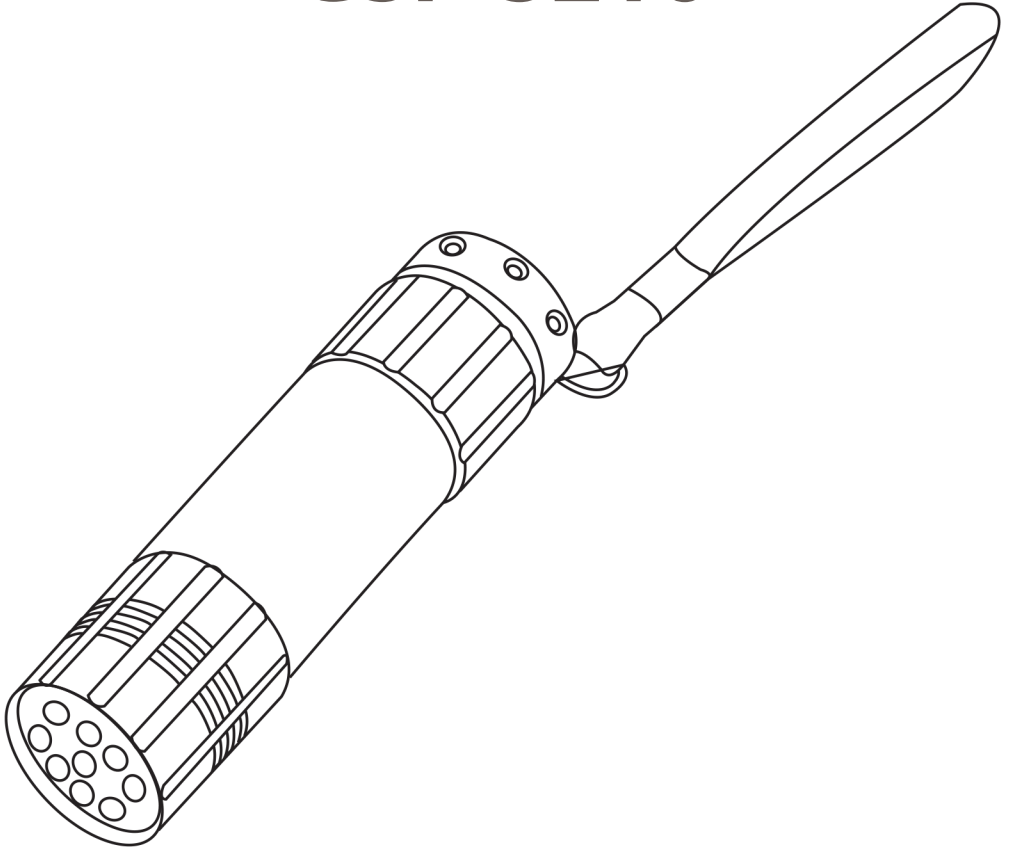

# GSP-3216

size:87\*25mm

Imprint size: 1/2"H x 1-1/8"W